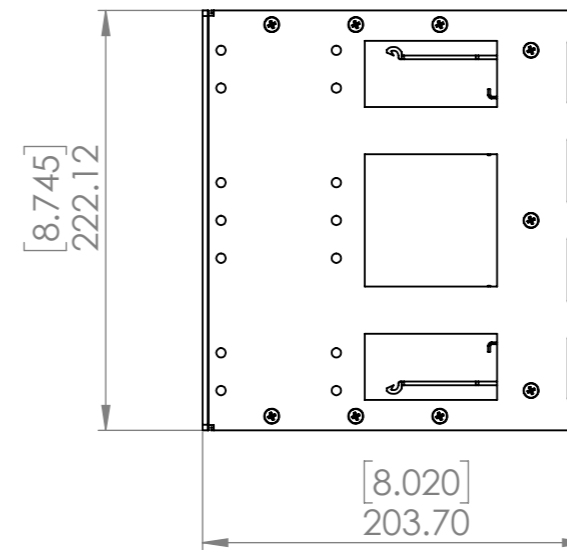

C

C

B

B

1.0

Industrial Automation & Enclosures Inc

Tel: 516-997-5050 / www.iaeus.com (c) 2020

PART NUMBER	68171	MATERIAL:	STEEL	SIZE		REVISION	1.0
MODEL NO.	IRP208DB-5U	FINISH	Black Powder Paint	DWG NO.			
DESCRIPTION	5U DIN Rail Box			SCALE:1:5			

SHEET 1 OF 1

8 7 6 5 4 3 2 1

A

A