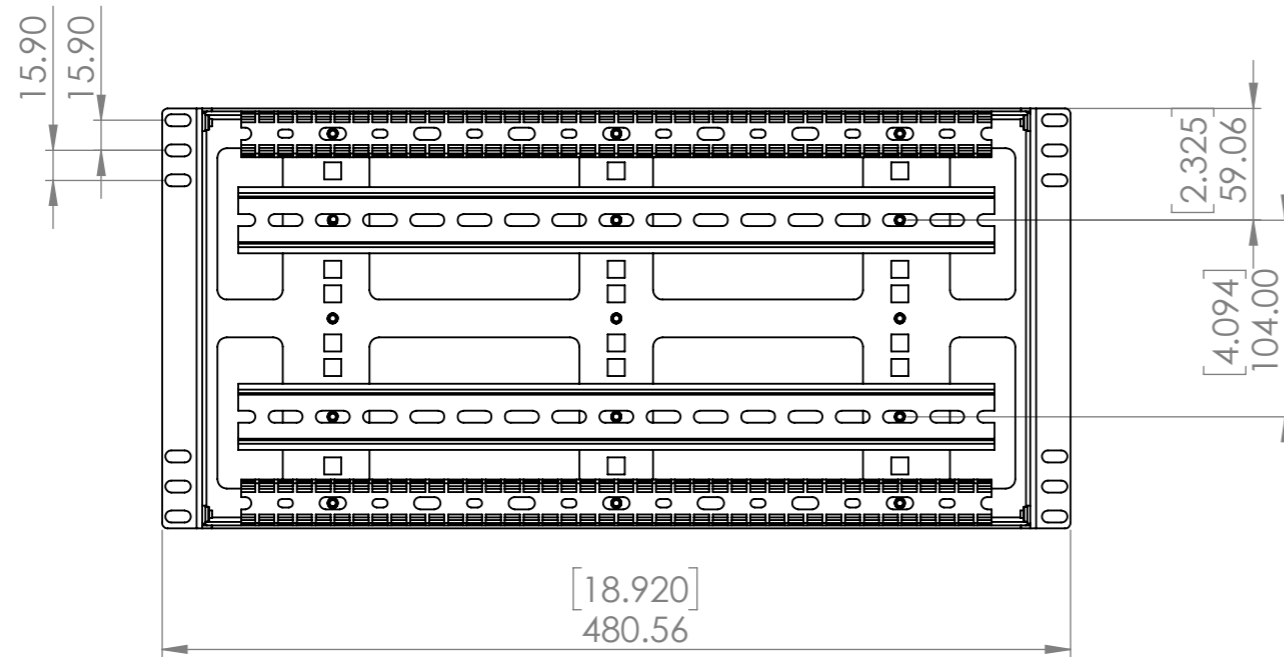

C

C

B

B

1.0

Industrial Automation & Enclosures Inc

Tel: 516-997-5050 / www.iaeus.com (c) 2020

PART NUMBER	68171	MATERIAL:	STEEL	SIZE		REVISION	1.0
MODEL NO.	IRP208DB-5U	FINISH	Black Powder Paint	DWG NO.			
DESCRIPTION	5U DIN Rail Box			SCALE:1:5			

SHEET 1 OF 1

8 7 6 5 4 3 2 1

A

A