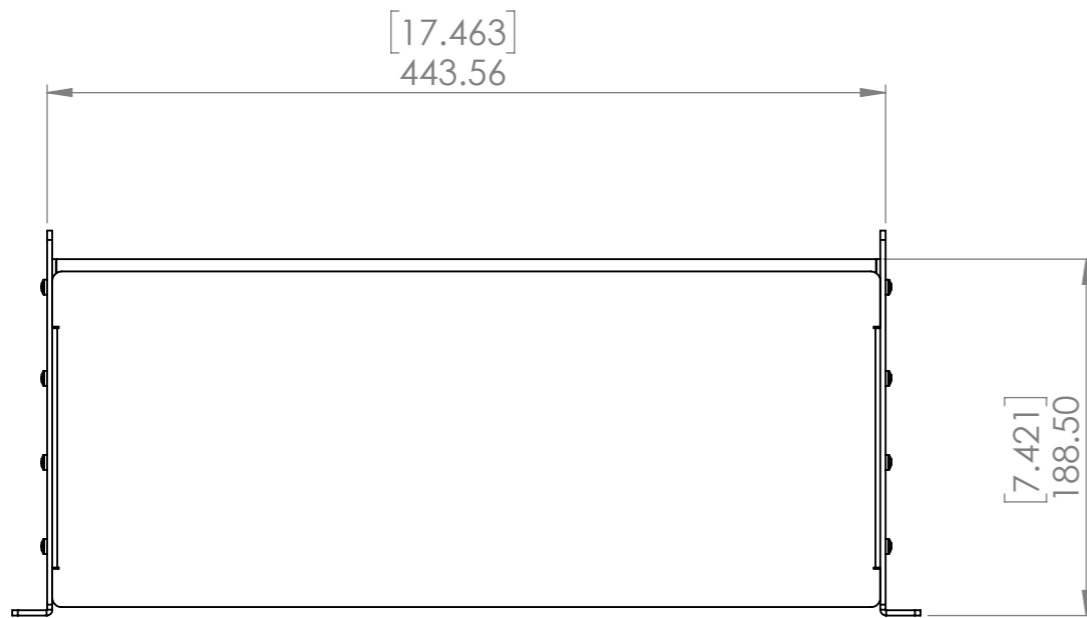

8 7 6 5 4 3 2 1

F

F

E

E

D

D