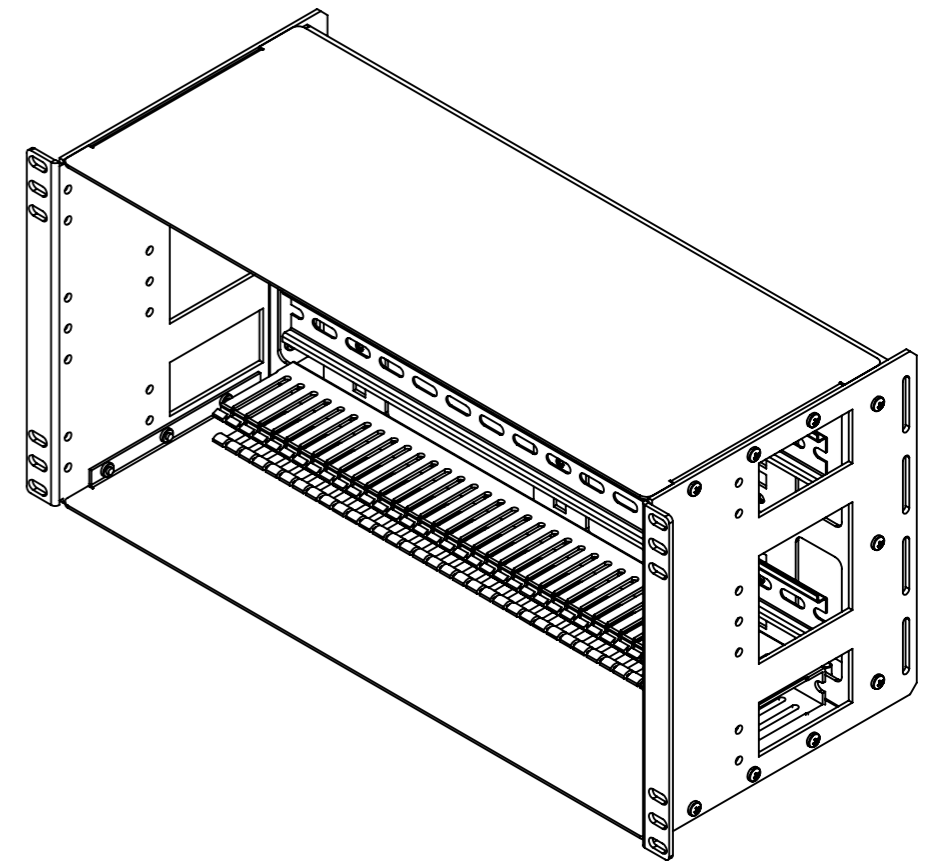

8 7 6 5 4 3 2 1

F

F

E

E

D

D